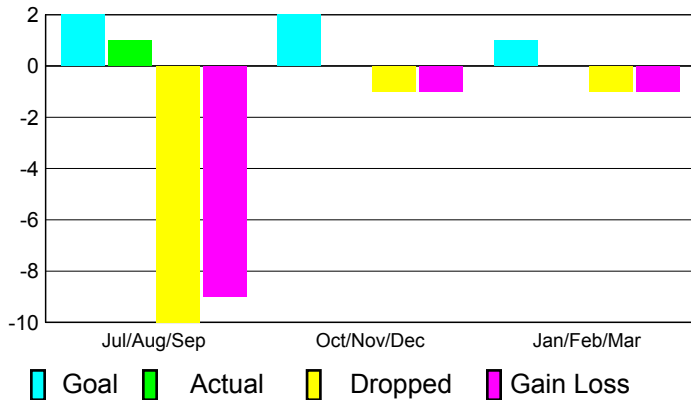

2010-2011 GMT Reports for District (or Undistricted) **District 305 N2**

GMT: VINOD KHANNA

Location: PAKISTAN

GMT CA: 6

CLUBS

Club Results
2010-2011

Clubs
2009-2010

Month	New Club Goal	Actual New Clubs	Actual Dropped Clubs	Gain/Loss of Clubs	Gain/Loss of Clubs
Jul/Aug/Sep	2	1	-10	-9	-1
Oct/Nov/Dec	2	0	-1	-1	2
Jan/Feb/Mar	1	0	-1	-1	0
Totals	5	1	-12	-11	1

Club Results 2010-2011

Goal, New, Dropped, Gain/Loss

Comparison of Club Gain/Loss

Current Year Compared to the Previous Year

YTD Status Quo Clubs 2010-2011

Status Quo Clubs Compared to Status Quo Members

MEMBERSHIP