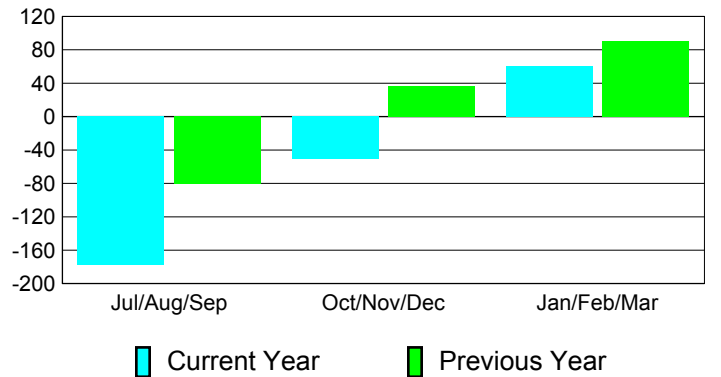

Membership Results
2010-2011

Membership
2009-2010

Month	Net Memb Goal	Actual New Memb	Actual Dropped Memb	Gain/Loss of Memb	Gain/Loss of Memb
Jul/Aug/Sep	50	50	-228	-178	-81
Oct/Nov/Dec	80	79	-130	-51	37
Jan/Feb/Mar	30	77	-16	61	90
Totals	160	206	-374	-168	46

Membership Results 2010-2011

Goal, New, Dropped, Gain/Loss

Comparison of Membership Gain/Loss

Current Year Compared to the Previous Year

Gender Comparison 2010-2011

Jul/Aug/Sep

Oct/Nov/Dec

Jan/Feb/Mar