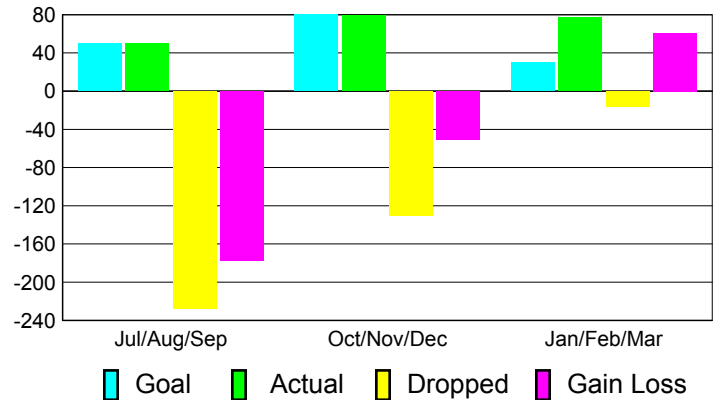

Membership Results 2010-2011

Goal, New, Dropped, Gain/Loss

Comparison of Membership Gain/Loss

Current Year Compared to the Previous Year