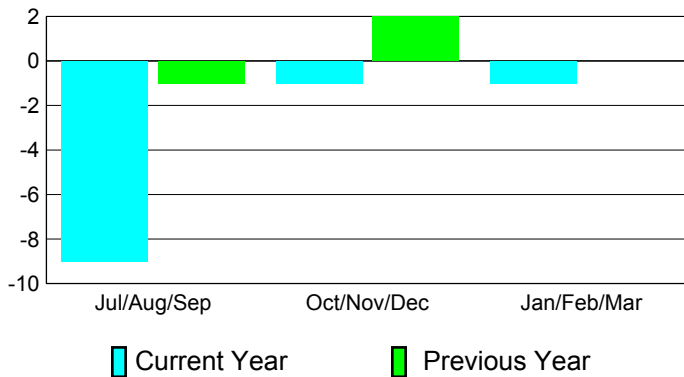

2010-2011 GMT Reports for District (or Undistricted) **District 305 N2**

GMT: VINOD KHANNA

Location: PAKISTAN

GMT CA: 6

CLUBS

Club Results
2010-2011

Clubs
2009-2010

Month	New Club Goal	Actual New Clubs	Actual Dropped Clubs	Gain/Loss of Clubs	Gain/Loss of Clubs
Jul/Aug/Sep	2	1	-10	-9	-1
Oct/Nov/Dec	2	0	-1	-1	2
Jan/Feb/Mar	1	0	-1	-1	0
Totals	5	1	-12	-11	1

Club Results 2010-2011

Goal, New, Dropped, Gain/Loss

Comparison of Club Gain/Loss

Current Year Compared to the Previous Year

YTD Status Quo Clubs 2010-2011

Status Quo Clubs Compared to Status Quo Members

MEMBERSHIP